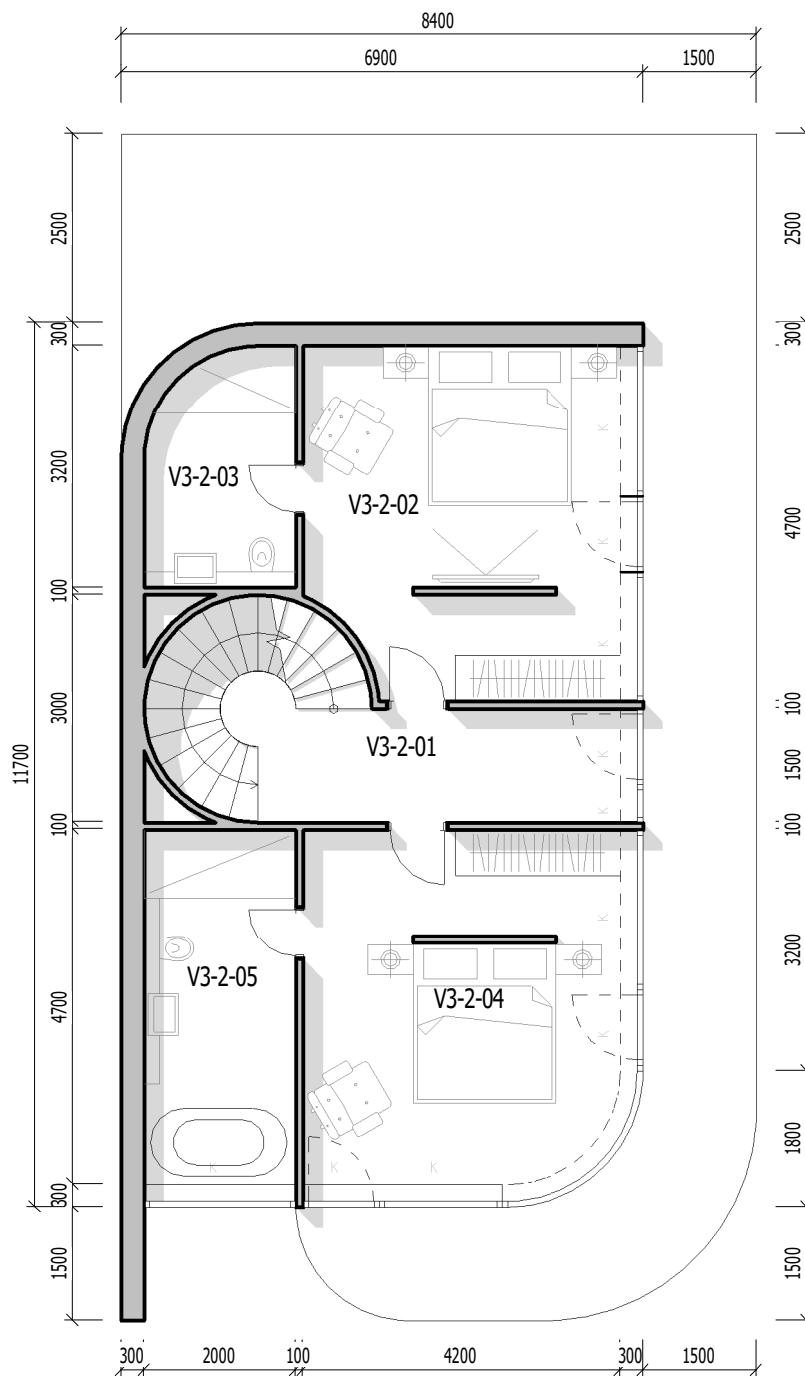

LUXURY PALM

—
BALI

LEGEND - 1. floor - Villa 3

no	room	area
V3-1-01	living room	29.51 m ²
V3-1-02	dining room	18.42 m ²
V3-1-03	kitchen	13.86 m ²
V3-1-04	toilet	3.40 m ²
V3-1-05	storage	2.80 m ²
V3-1-06	storage	13.86 m ²
	overall	81.84 m ²

LUXURY PALM

—
BALI

LEGEND - 2. floor - Villa 3

no	room	area
V3-2-01	corridor	12.50 m ²
V3-2-02	bedroom	18.58 m ²
V3-2-03	bathroom	5.92 m ²
V3-2-04	bedroom	19.07 m ²
V3-2-05	bathroom	9.40 m ²
	overall	65.46 m ²

LUXURY PALM

BALI

LEGEND - 3. floor - Villa 3

no	room	area
V3-3-01	rooftop	10.55 m ²
	overall	10.55 m ²