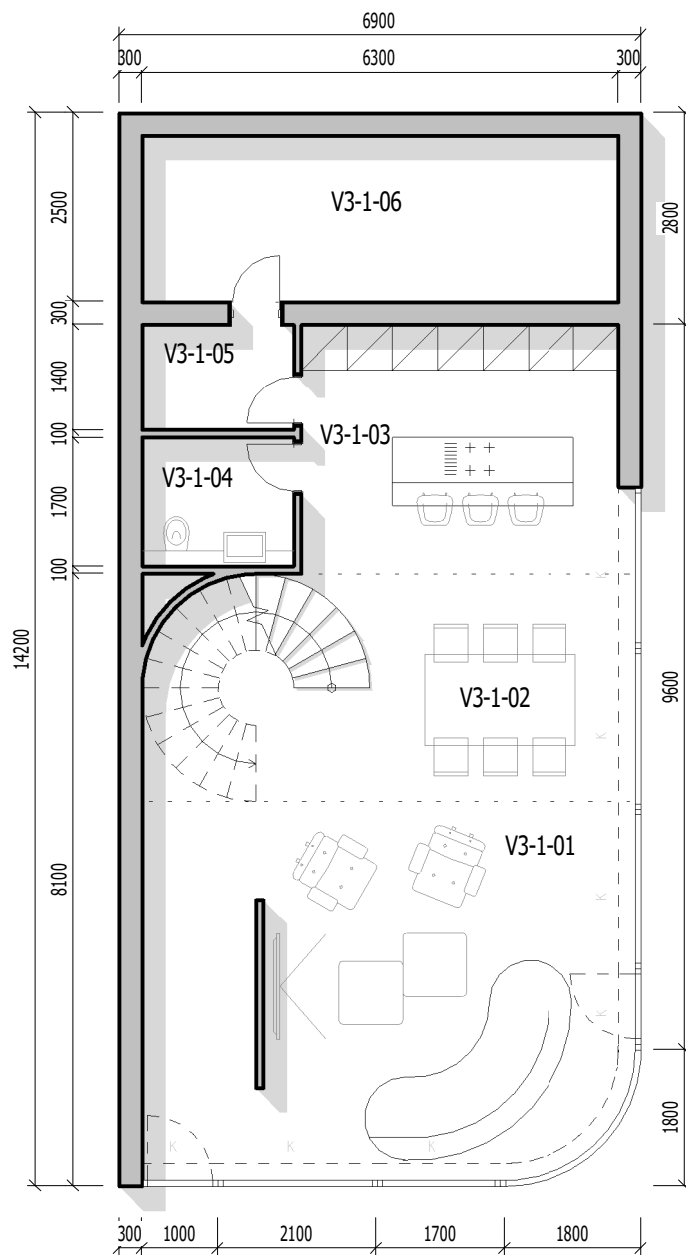

LUXURY PALM

—
BALI

LEGEND - 1. floor - Villa 3

no	room	area
V3-1-01	living room	29.51 m ²
V3-1-02	dining room	18.42 m ²
V3-1-03	kitchen	13.86 m ²
V3-1-04	toilet	3.40 m ²
V3-1-05	storage	2.80 m ²
V3-1-06	storage	13.86 m ²
	overall	81.84 m ²

LUXURY PALM

—
BALI

LEGEND - 2. floor - Villa 3

no	room	area
V3-2-01	corridor	12.50 m ²
V3-2-02	bedroom	18.58 m ²
V3-2-03	bathroom	5.92 m ²
V3-2-04	bedroom	19.07 m ²
V3-2-05	bathroom	9.40 m ²
	overall	65.46 m ²

LUXURY PALM

BALI

LEGEND - 3. floor - Villa 3

no	room	area
V3-3-01	rooftop	10.55 m ²
	overall	10.55 m ²