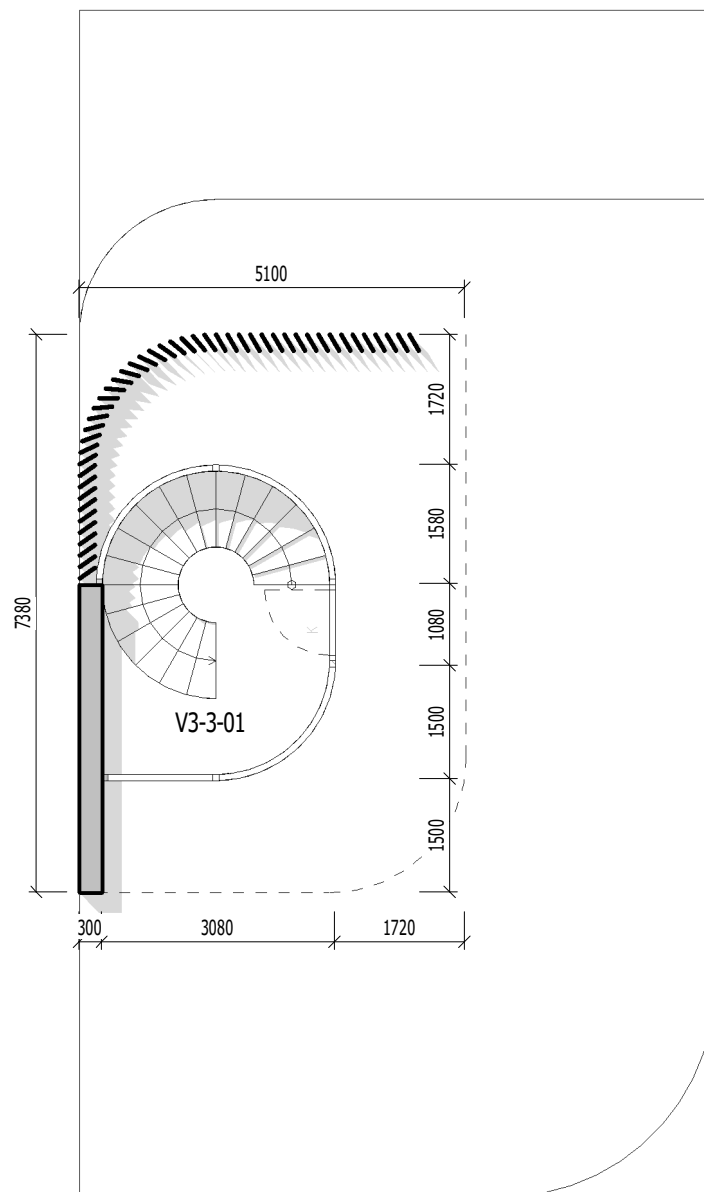

LUXURY PALM

—
BALI

LEGEND - 1. floor - Villa 3

no	room	area
V3-1-01	living room	29.51 m ²
V3-1-02	dining room	18.42 m ²
V3-1-03	kitchen	13.86 m ²
V3-1-04	toilet	3.40 m ²
V3-1-05	storage	2.80 m ²
V3-1-06	storage	13.86 m ²
	overall	81.84 m ²

LUXURY PALM

—
BALI

LEGEND - 2. floor - Villa 3

no	room	area
V3-2-01	corridor	12.50 m ²
V3-2-02	bedroom	18.58 m ²
V3-2-03	bathroom	5.92 m ²
V3-2-04	bedroom	19.07 m ²
V3-2-05	bathroom	9.40 m ²
	overall	65.46 m ²

LUXURY PALM

BALI

LEGEND - 3. floor - Villa 3

no	room	area
V3-3-01	rooftop	10.55 m ²
	overall	10.55 m ²