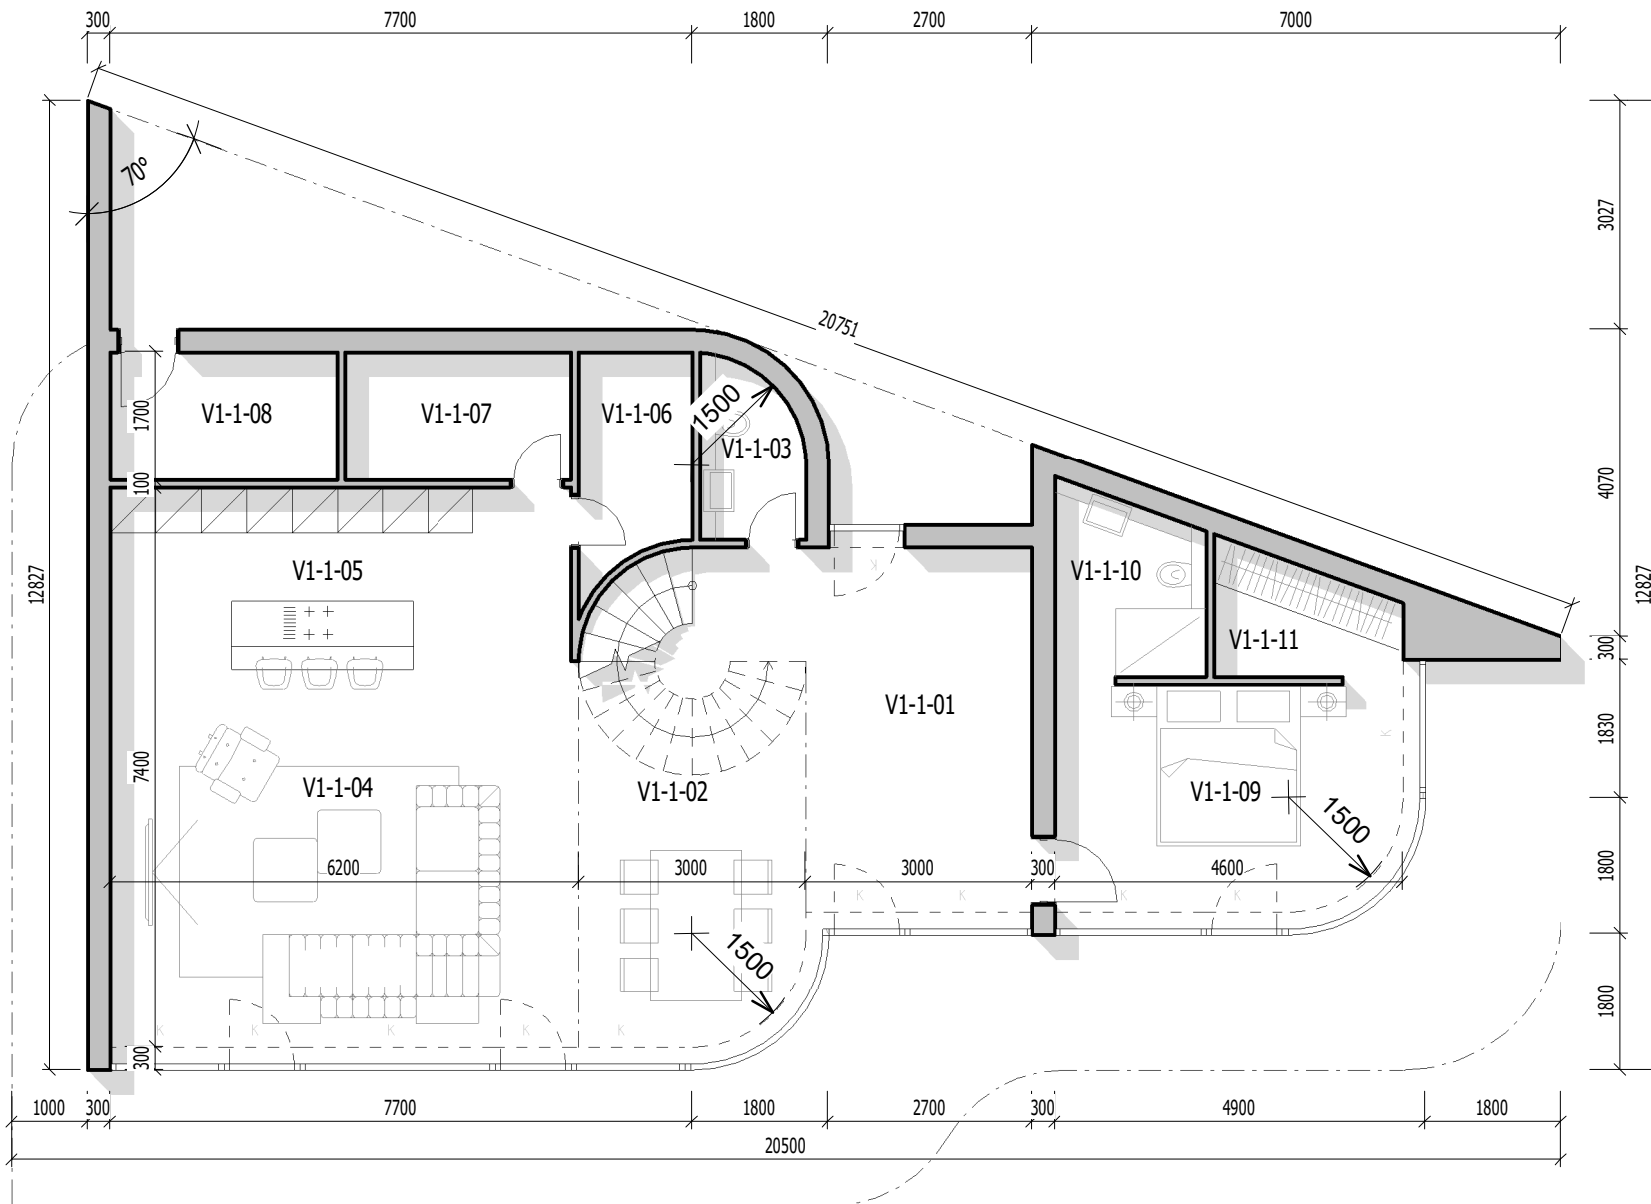

LUXURY PALM

BALI

Villa 1 - Floor Plan - 1. Floor

1 : 100

04

Floor Plan - 1. Floor
Villa 1

LUXURY PALM

BALI

LEGEND - 2. floor - Villa 1

no	room	area
V1-2-01	corridor	10.26 m ²
V1-2-02	closet	4.26 m ²
V1-2-03	bathroom	4.68 m ²
V1-2-04	bedroom	14.00 m ²
V1-2-05	closet	6.28 m ²
V1-2-06	bathroom	6.54 m ²
V1-2-07	bedroom	14.00 m ²
	overall	60.02 m ²

LUXURY
PALM

BALI

LEGEND - 3. floor - Villa 1

no	room	area
V1-3-01	rooftop	31.98 m ²
	overall	31.98 m ²