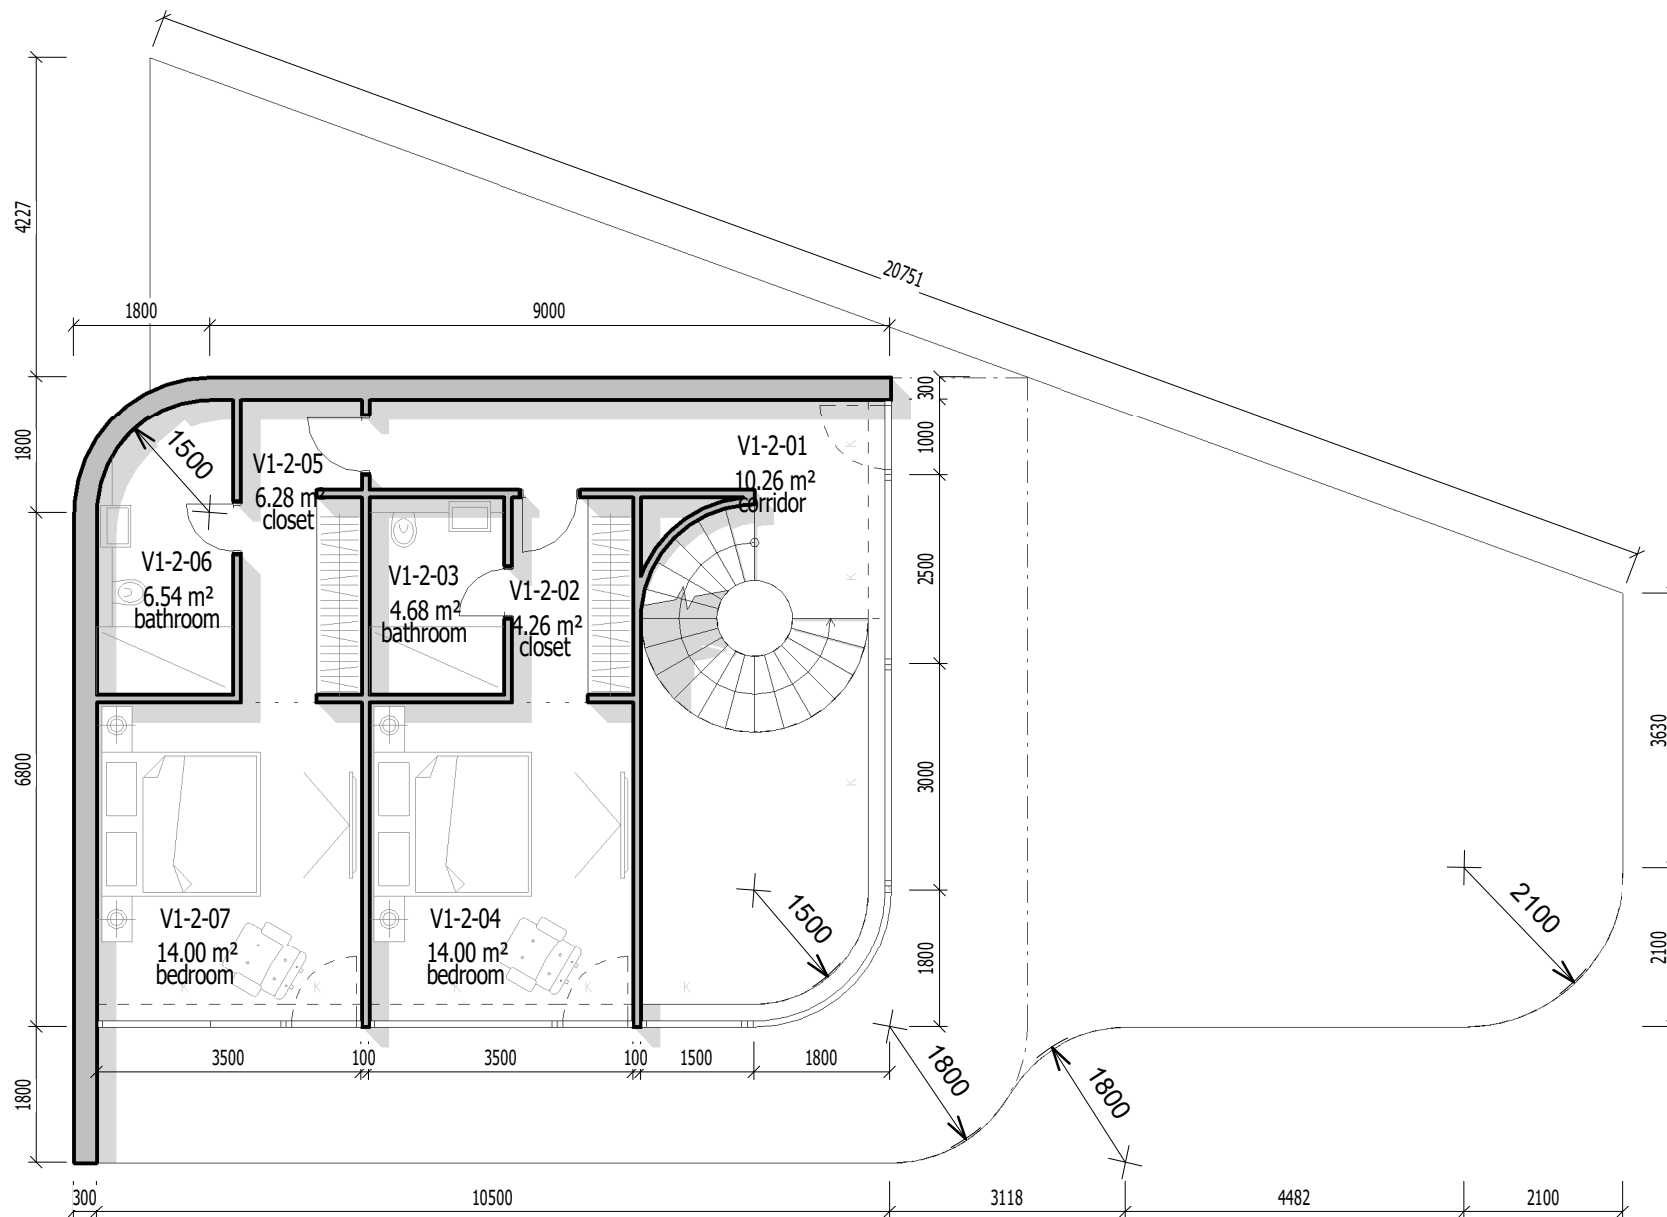

LUXURY PALM

BALI

Villa 1 - Floor Plan - 1. Floor

1 : 100

04

Floor Plan - 1. Floor
Villa 1

LUXURY PALM

BALI

LEGEND - 2. floor - Villa 1

no	room	area
V1-2-01	corridor	10.26 m ²
V1-2-02	closet	4.26 m ²
V1-2-03	bathroom	4.68 m ²
V1-2-04	bedroom	14.00 m ²
V1-2-05	closet	6.28 m ²
V1-2-06	bathroom	6.54 m ²
V1-2-07	bedroom	14.00 m ²
	overall	60.02 m ²

LUXURY
PALM

BALI

LEGEND - 3. floor - Villa 1

no	room	area
V1-3-01	rooftop	31.98 m ²
	overall	31.98 m ²