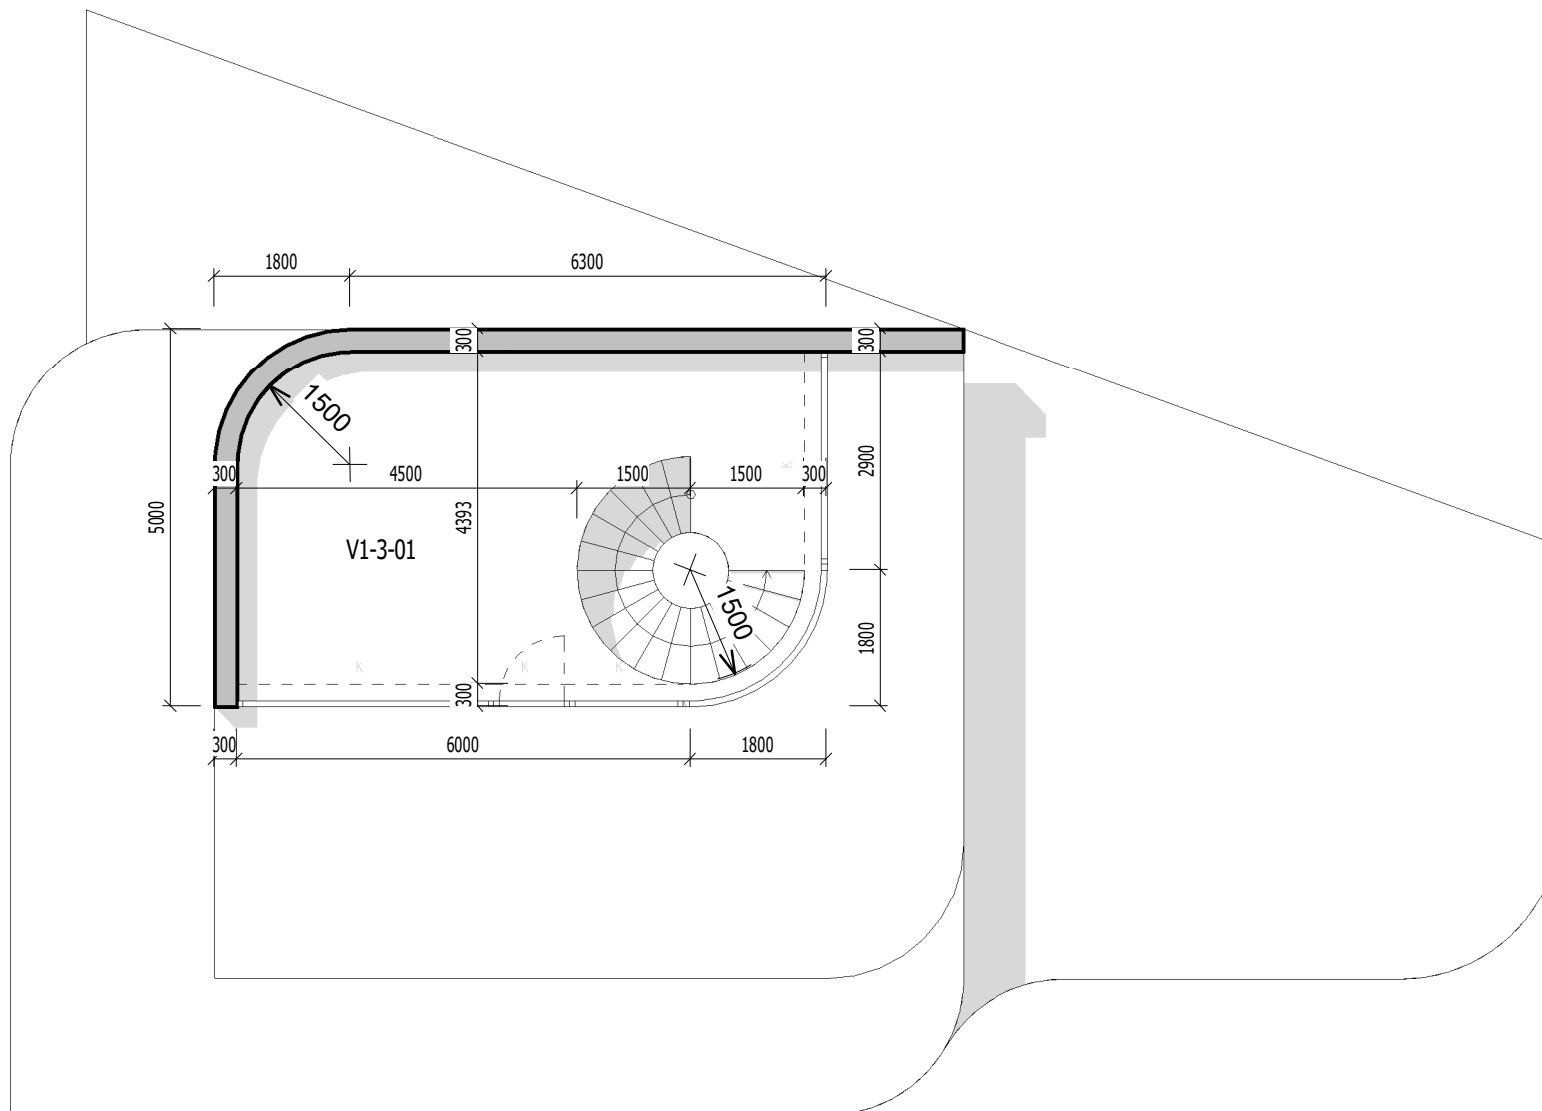

LUXURY PALM

BALI

Villa 1 - Floor Plan - 1. Floor

1 : 100

04

Floor Plan - 1. Floor
Villa 1

LUXURY PALM

BALI

LEGEND - 2. floor - Villa 1

no	room	area
V1-2-01	corridor	10.26 m ²
V1-2-02	closet	4.26 m ²
V1-2-03	bathroom	4.68 m ²
V1-2-04	bedroom	14.00 m ²
V1-2-05	closet	6.28 m ²
V1-2-06	bathroom	6.54 m ²
V1-2-07	bedroom	14.00 m ²
	overall	60.02 m ²

LUXURY
PALM

BALI

LEGEND - 3. floor - Villa 1

no	room	area
V1-3-01	rooftop	31.98 m ²
	overall	31.98 m ²