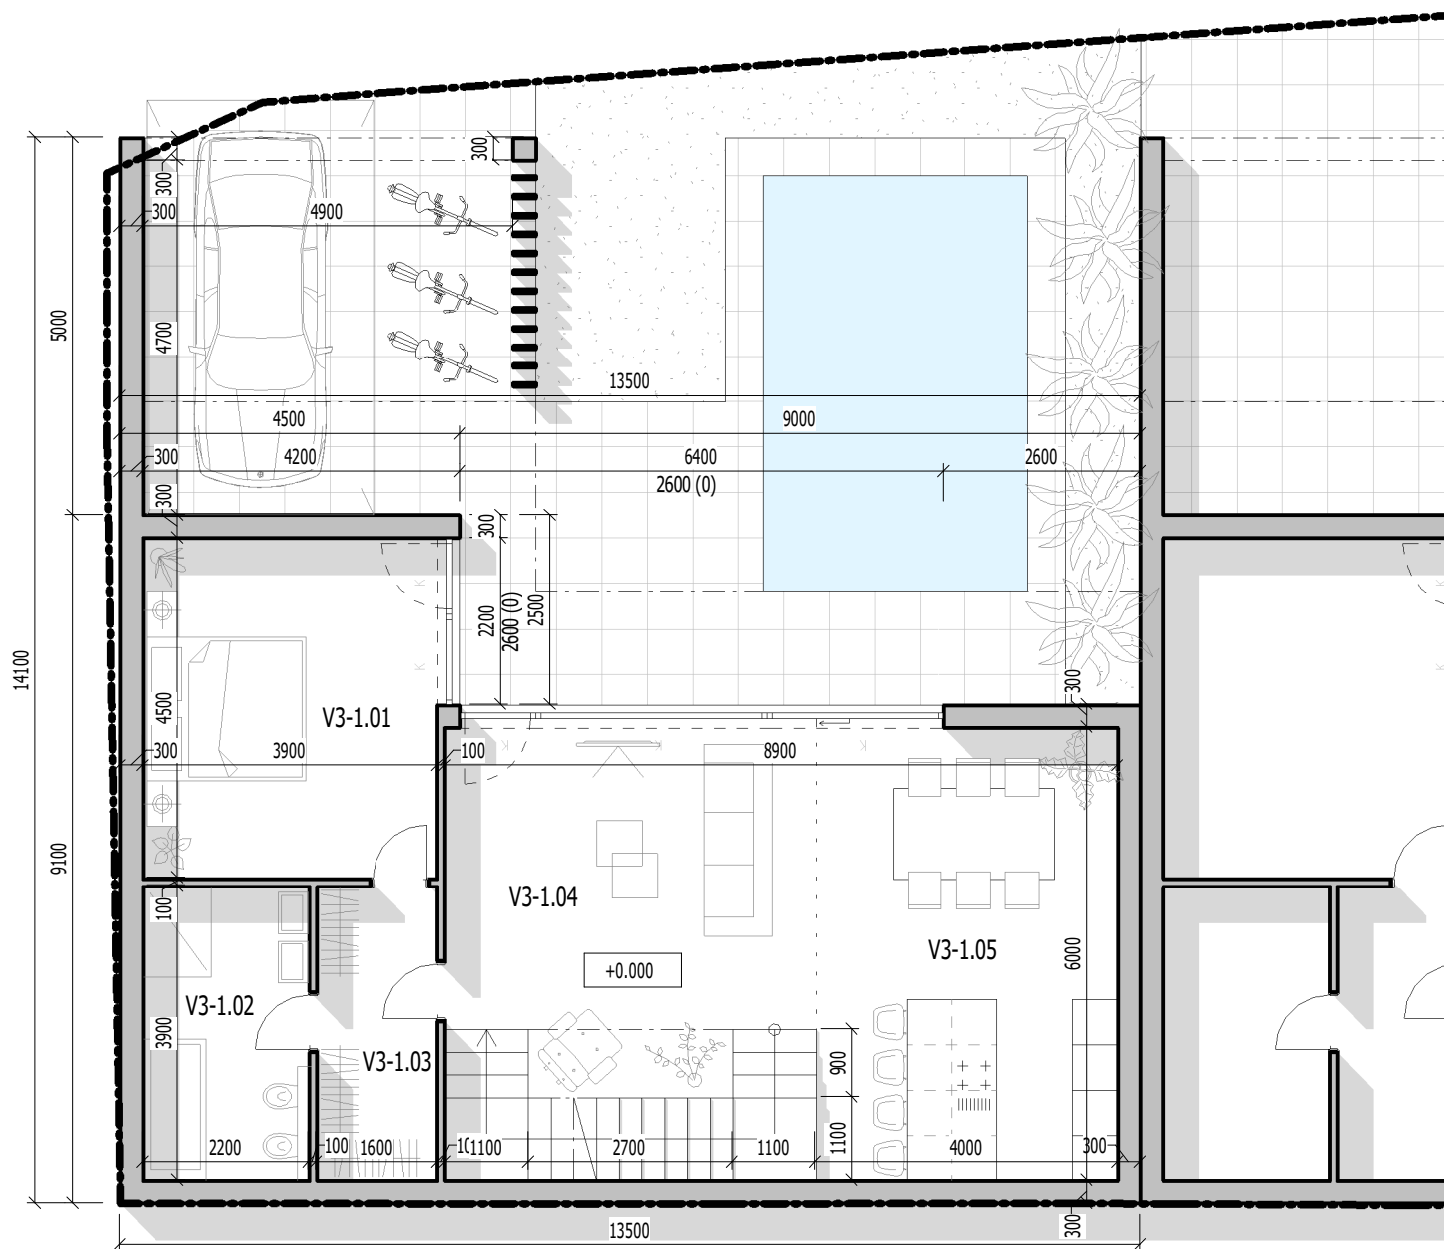

LUXURY
PALM

BALI

LEGEND - Underground - Villa 3

no	room	area
V3-0.01	basement	29.40 m ²
	overall	29.40 m ²

Floor Plan - Underground Villa 3

1 : 100

V3-01 Floor Plan - Underground
Villa 3

LUXURY
PALM

BALI

LEGEND - 1. floor - Villa 3

no	room	area
V3-1.01	bedroom	17.55 m ²
V3-1.02	bathroom	8.58 m ²
V3-1.03	closet	6.24 m ²
V3-1.04	living room	29.40 m ²
V3-1.05	kitchen and dining	24.00 m ²
	overall	85.77 m ²

V3-02

Floor Plan - 1. Floor
Villa 3

Floor Plan - 1. Floor Villa 3

1 : 100

LUXURY PALM

BALI

LEGEND - 3. floor - Villa 3

no	room	area
V3-3.01	stairs	15.19 m ²
V3-3.T	terrace	45.92 m ²
	overall	61.11 m ²

Floor Plan - 3. Floor Villa 3

1 : 100

V3-04

Floor Plan - 3. Floor
Villa 3