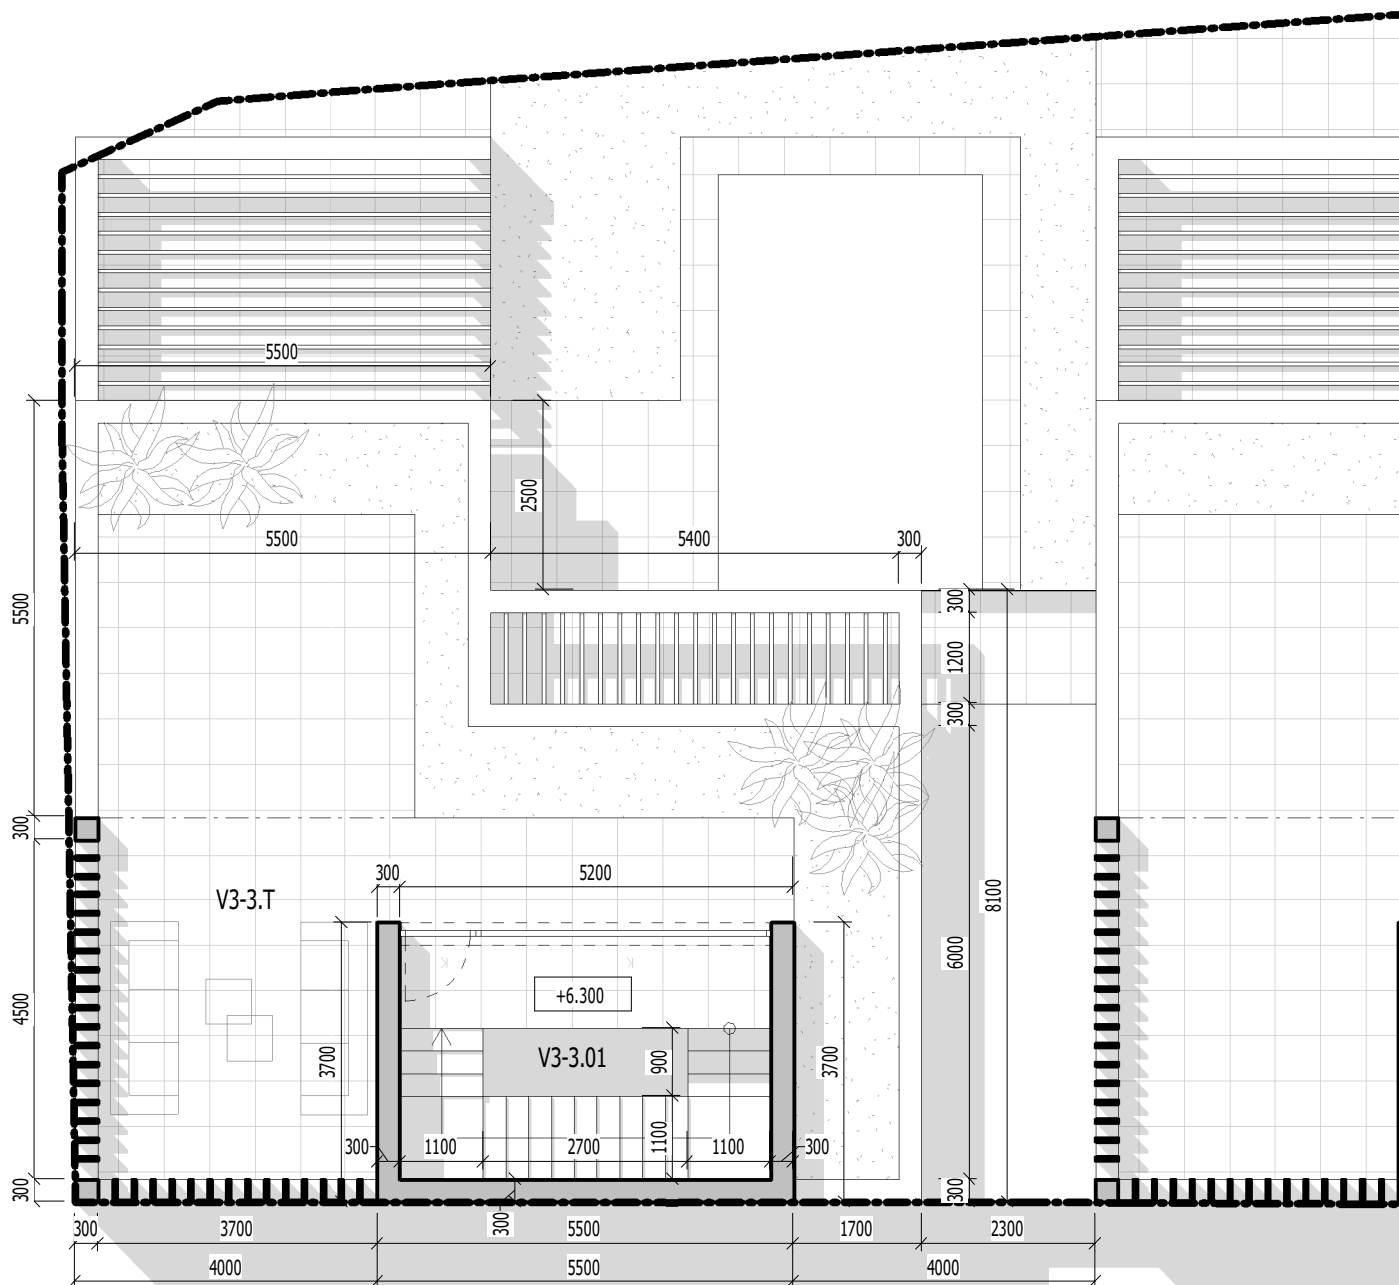

LUXURY
PALM

BALI

LEGEND - Underground - Villa 3

no	room	area
V3-0.01	basement	29.40 m ²
	overall	29.40 m ²

Floor Plan - Underground Villa 3

1 : 100

V3-01 Floor Plan - Underground
Villa 3

LUXURY
PALM

BALI

LEGEND - 1. floor - Villa 3

no	room	area
V3-1.01	bedroom	17.55 m ²
V3-1.02	bathroom	8.58 m ²
V3-1.03	closet	6.24 m ²
V3-1.04	living room	29.40 m ²
V3-1.05	kitchen and dining	24.00 m ²
	overall	85.77 m ²

V3-02

Floor Plan - 1. Floor
Villa 3

Floor Plan - 1. Floor Villa 3

1 : 100

LUXURY PALM

BALI

LEGEND - 3. floor - Villa 3

no	room	area
V3-3.01	stairs	15.19 m ²
V3-3.T	terrace	45.92 m ²
	overall	61.11 m ²

Floor Plan - 3. Floor Villa 3

1 : 100

V3-04

Floor Plan - 3. Floor
Villa 3