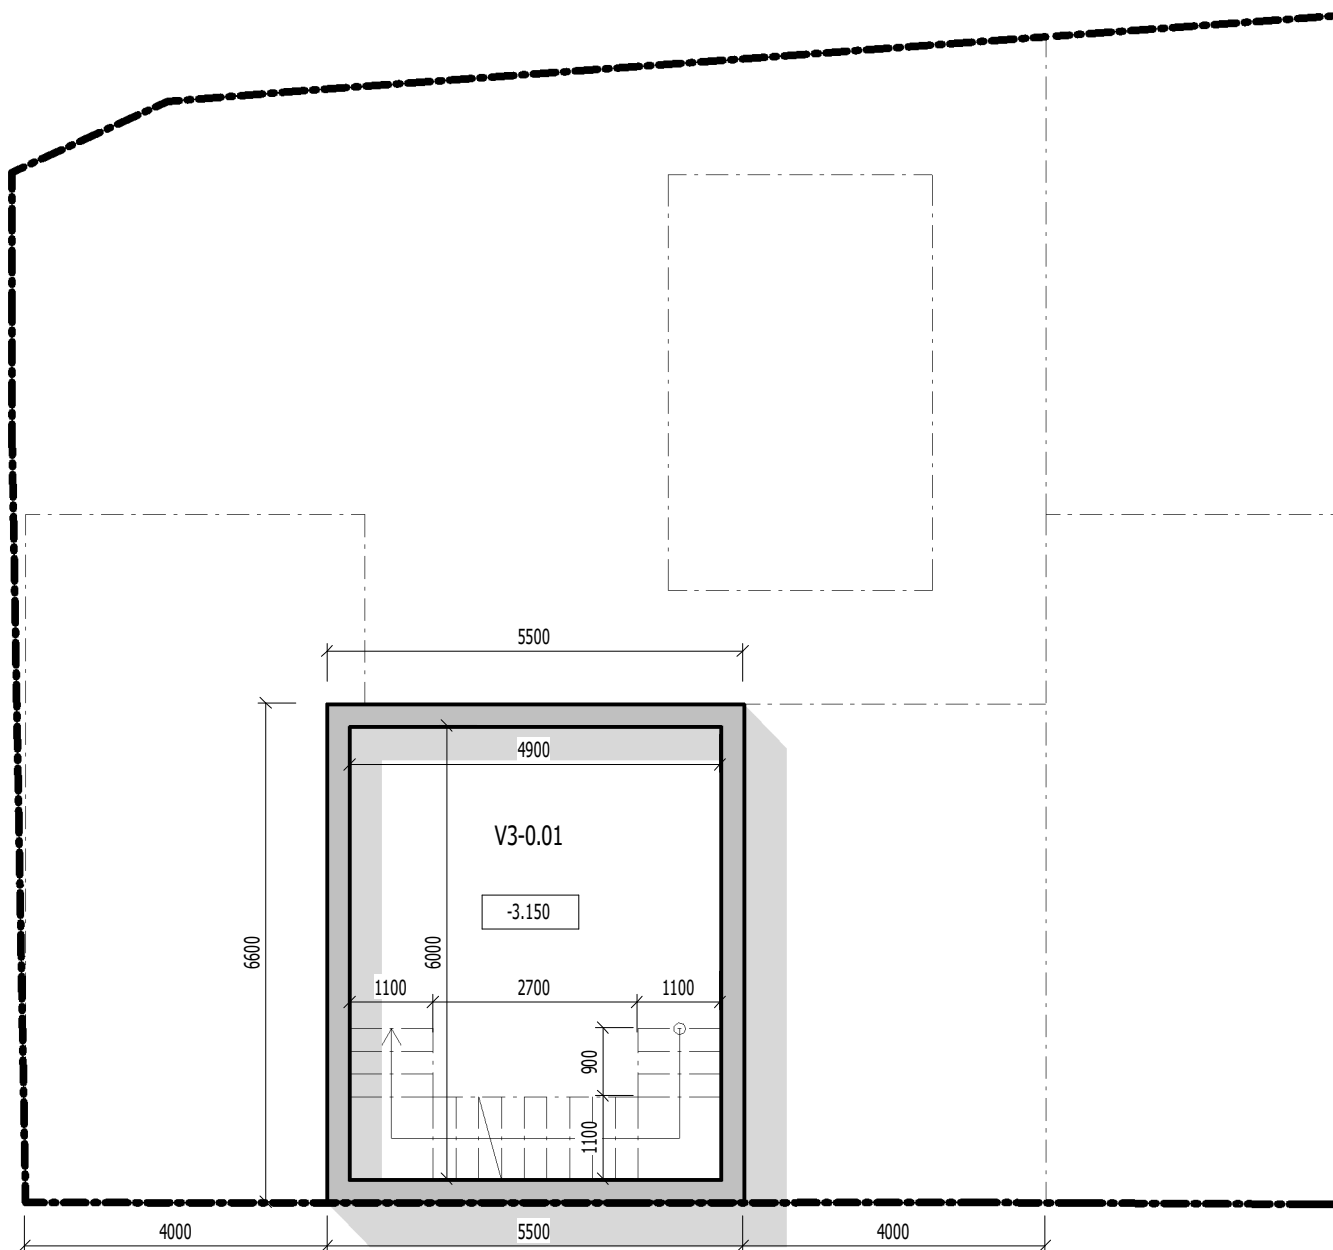

LUXURY
PALM

BALI

LEGEND - Underground - Villa 3

no	room	area
V3-0.01	basement	29.40 m ²
	overall	29.40 m ²

Floor Plan - Underground Villa 3

1 : 100

V3-01 Floor Plan - Underground
Villa 3

LUXURY
PALM

BALI

LEGEND - 1. floor - Villa 3

no	room	area
V3-1.01	bedroom	17.55 m ²
V3-1.02	bathroom	8.58 m ²
V3-1.03	closet	6.24 m ²
V3-1.04	living room	29.40 m ²
V3-1.05	kitchen and dining	24.00 m ²
	overall	85.77 m ²

V3-02

Floor Plan - 1. Floor
Villa 3

Floor Plan - 1. Floor Villa 3

1 : 100

LUXURY PALM

BALI

LEGEND - 3. floor - Villa 3

no	room	area
V3-3.01	stairs	15.19 m ²
V3-3.T	terrace	45.92 m ²
	overall	61.11 m ²

Floor Plan - 3. Floor Villa 3

1 : 100

V3-04

Floor Plan - 3. Floor
Villa 3