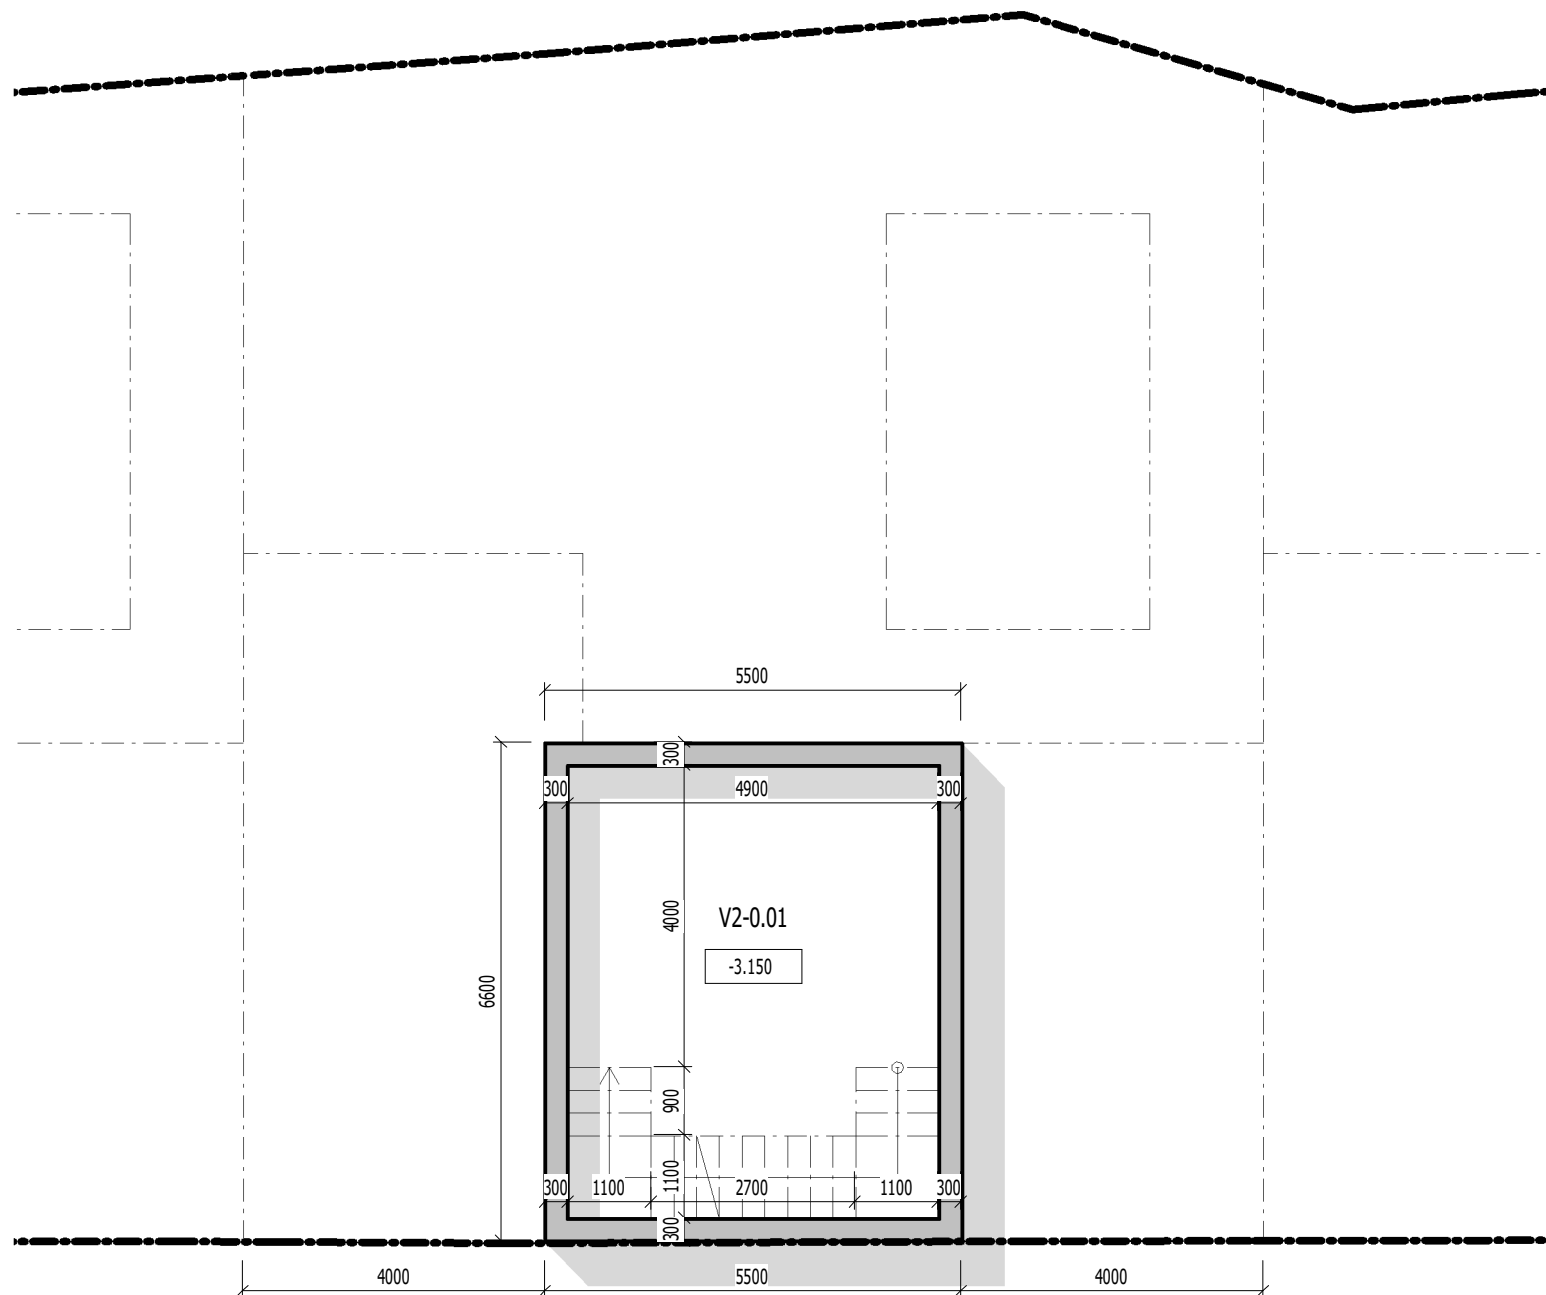

LUXURY
PALM

BALI

LEGEND - Underground - Villa 2

no	room	area
V2-0.01	basement	29.40 m ²
	overall	29.40 m ²

Floor Plan - Underground Villa 2

1 : 100

V2-01

Floor Plan - Underground
Villa 2

LUXURY
PALM

BALI

LEGEND - 1. floor - Villa 2

no	room	area
V2-1.01	bedroom	17.55 m ²
V2-1.02	bathroom	8.58 m ²
V2-1.03	closet	6.24 m ²
V2-1.04	living room	29.40 m ²
V2-1.05	kitchen and dining	24.00 m ²
	overall	85.77 m ²

Floor Plan - 1. Floor Villa 2

1 : 100

V2-02

Floor Plan - 1. Floor
Villa 2