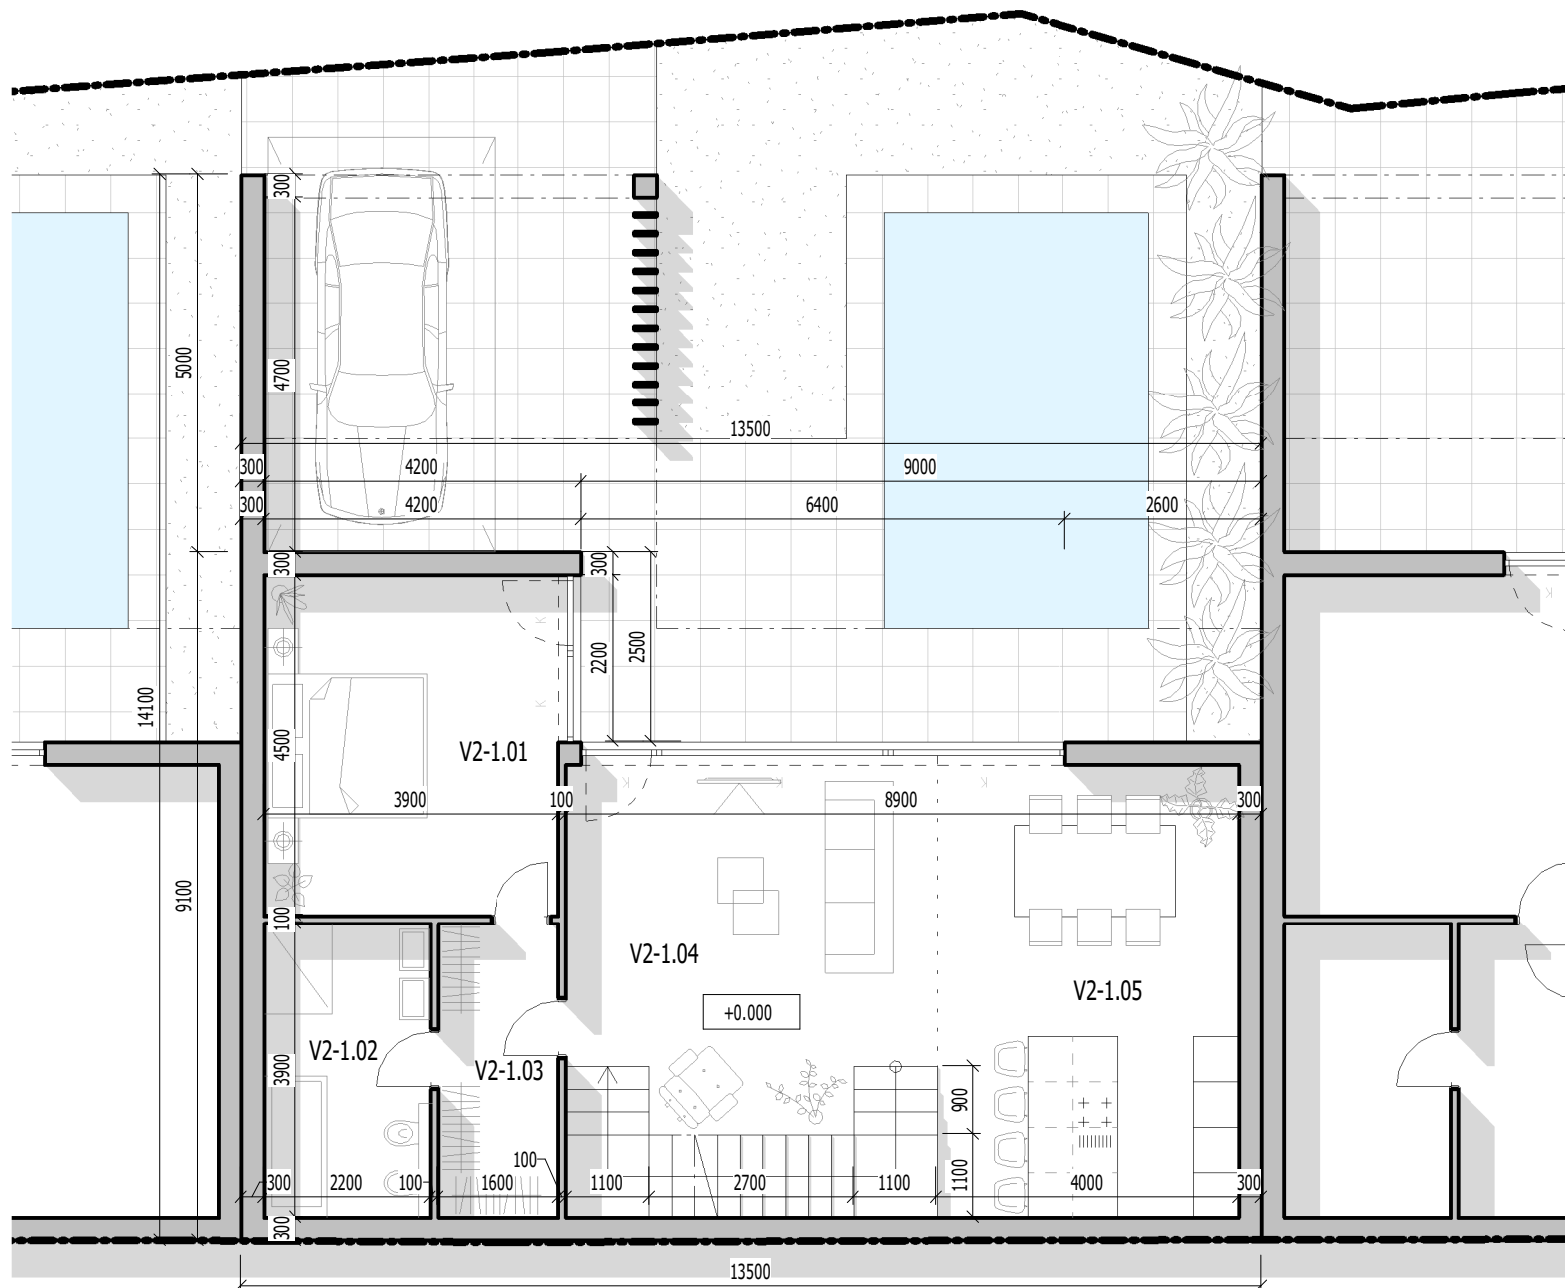

LUXURY
PALM

BALI

LEGEND - Underground - Villa 2

no	room	area
V2-0.01	basement	29.40 m ²
	overall	29.40 m ²

Floor Plan - Underground Villa 2

1 : 100

V2-01

Floor Plan - Underground
Villa 2

LUXURY
PALM

BALI

LEGEND - 1. floor - Villa 2

no	room	area
V2-1.01	bedroom	17.55 m ²
V2-1.02	bathroom	8.58 m ²
V2-1.03	closet	6.24 m ²
V2-1.04	living room	29.40 m ²
V2-1.05	kitchen and dining	24.00 m ²
	overall	85.77 m ²

Floor Plan - 1. Floor Villa 2

1 : 100

V2-02

Floor Plan - 1. Floor
Villa 2