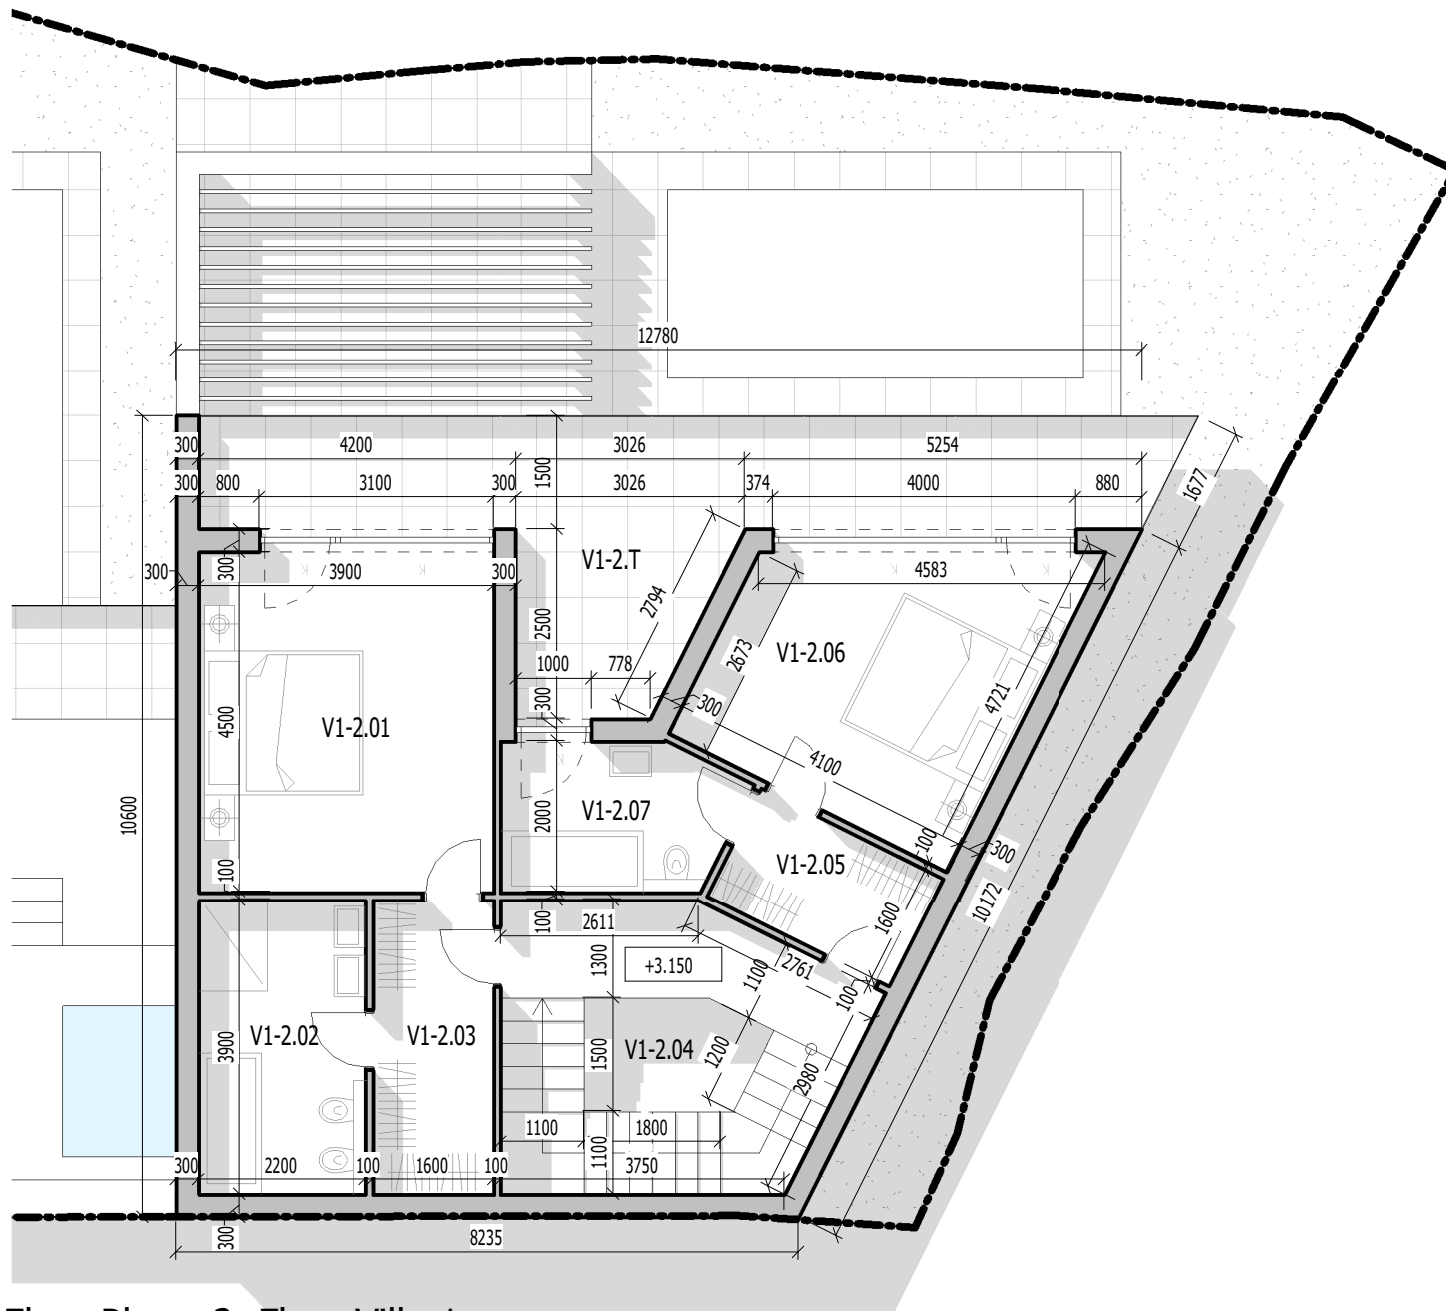

LUXURY PALM

BALI

LEGEND - 2. floor - Villa 1

no	room	area
V1-2.01	bedroom	17.55 m ²
V1-2.02	bathroom	8.58 m ²
V1-2.03	closet	6.24 m ²
V1-2.04	stairs	16.52 m ²
V1-2.05	closet	4.30 m ²
V1-2.06	bedroom	15.16 m ²
V1-2.07	bathroom	5.86 m ²
V1-2.T	terrace	25.29 m ²
	overall	99.49 m ²

Floor Plan - 2. Floor Villa 1

1 : 100

V1-03

Floor Plan - 2. Floor
Villa 1

LUXURY
PALM

BALI

Floor Plan - 3. Floor Villa 1

1 : 100

LEGEND - 3. floor - Villa 1

no	room	area
V1-3.01	stairs	16.18 m ²
V1-3.T	terrace	54.42 m ²
	overall	70.60 m ²

V1-04

Floor Plan - 3. Floor
Villa 1