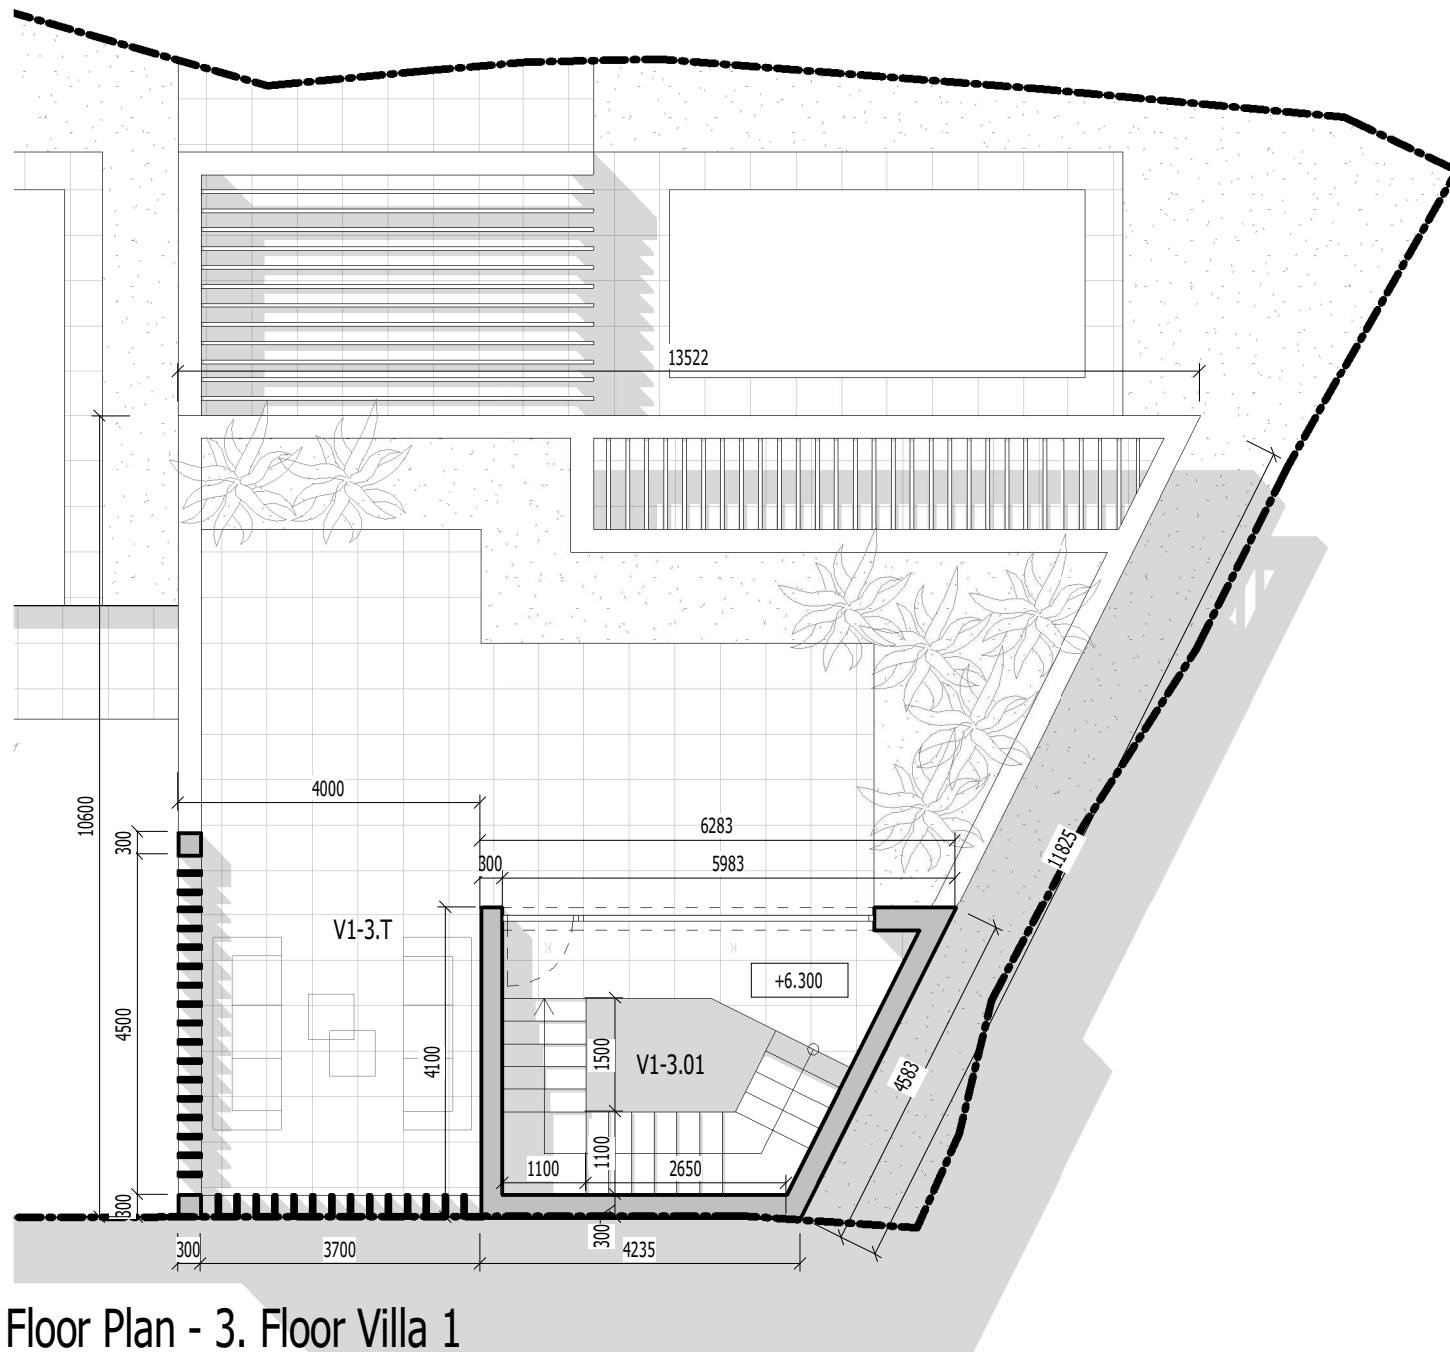

LUXURY PALM

BALI

LEGEND - 2. floor - Villa 1

no	room	area
V1-2.01	bedroom	17.55 m ²
V1-2.02	bathroom	8.58 m ²
V1-2.03	closet	6.24 m ²
V1-2.04	stairs	16.52 m ²
V1-2.05	closet	4.30 m ²
V1-2.06	bedroom	15.16 m ²
V1-2.07	bathroom	5.86 m ²
V1-2.T	terrace	25.29 m ²
	overall	99.49 m ²

Floor Plan - 2. Floor Villa 1

1 : 100

V1-03

Floor Plan - 2. Floor
Villa 1

LUXURY
PALM

BALI

Floor Plan - 3. Floor Villa 1

1 : 100

LEGEND - 3. floor - Villa 1

no	room	area
V1-3.01	stairs	16.18 m ²
V1-3.T	terrace	54.42 m ²
	overall	70.60 m ²

V1-04

Floor Plan - 3. Floor
Villa 1